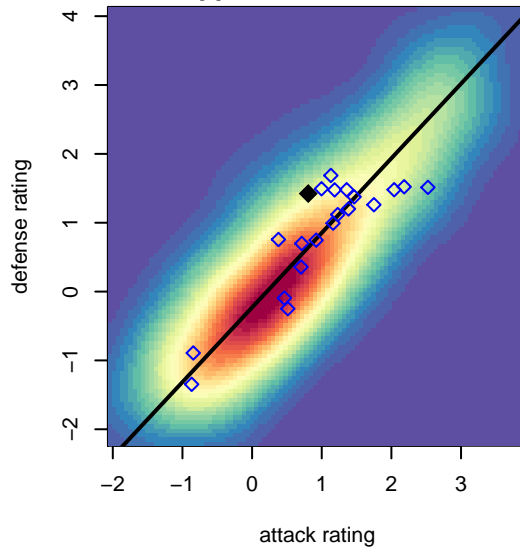

**attack and defense rating
relative to others at age
and all opponents in last 13 months**