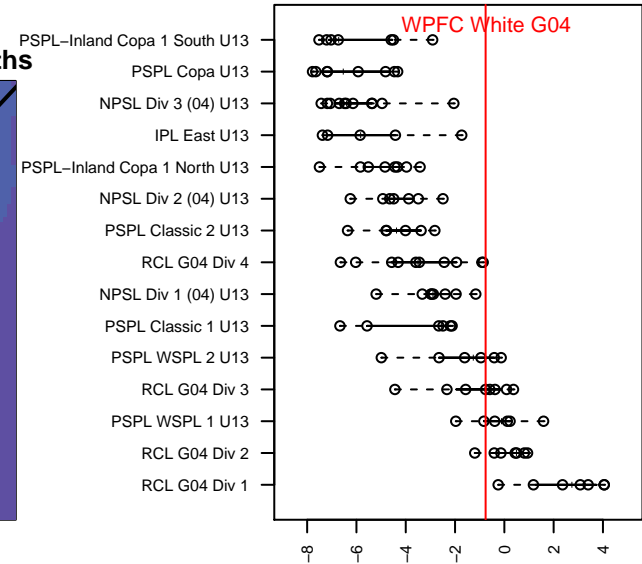

**attack and defense rating
relative to others at age
and all opponents in last 13 months**