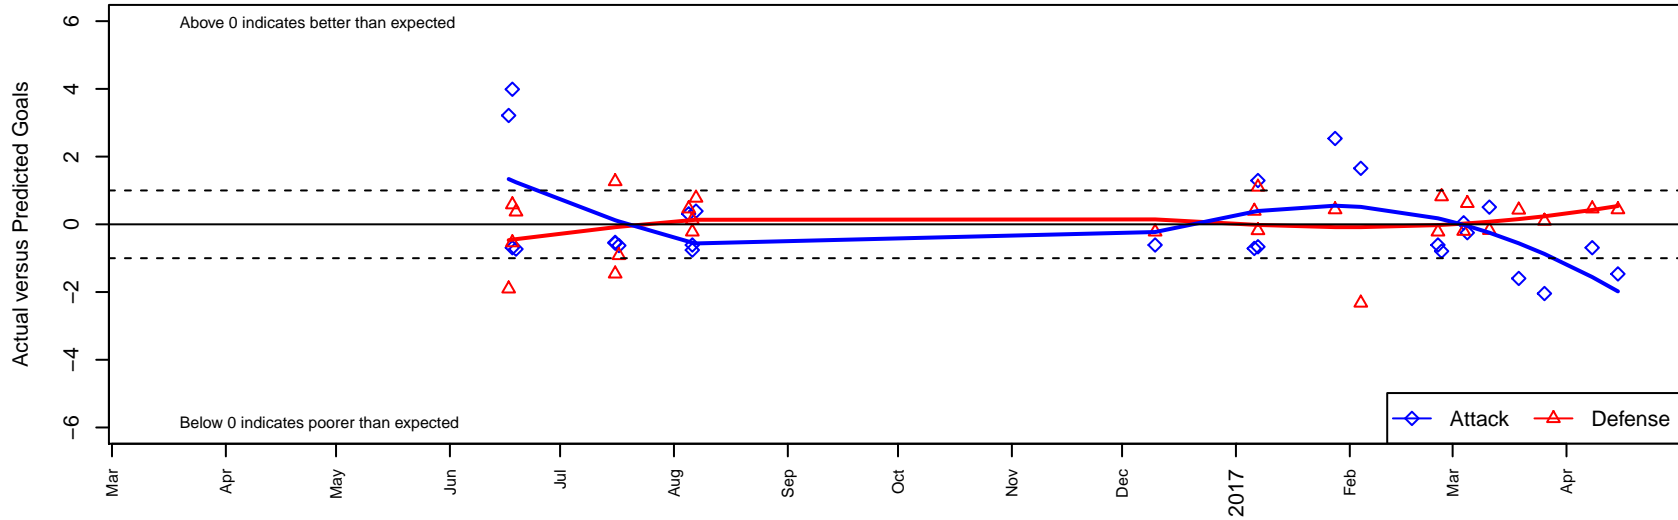

# WPFC White G04

Washington Premier FC  
 Tacoma, WA  
 G04 total strength=1122  
 attack=2.24 defense=4.15  
 fall league = RCL G04 Div 3  
 spr league = Win RCL G04 Div 3  
 notes= White

alt names used:  
 WASHINGTON PREMIER FC G04WHITE (WA  
 WPFC G04 White  
 WPFC G04 White  
 WPFC G04 White B  
 WPFC G04 White B  
 WPFC G04 White  
 WPFC G04 White B  
 WPFC G04 White B

**WPFC White G04**  
 Dots are actual minus expected GF (blue circles) and GA (red triangles).  
 Blue line is smoothed change in attack strength. Red is smoothed change in defense strength.

**attack and defense variance (black dot)  
relative to other teams  
and top 10 in region**