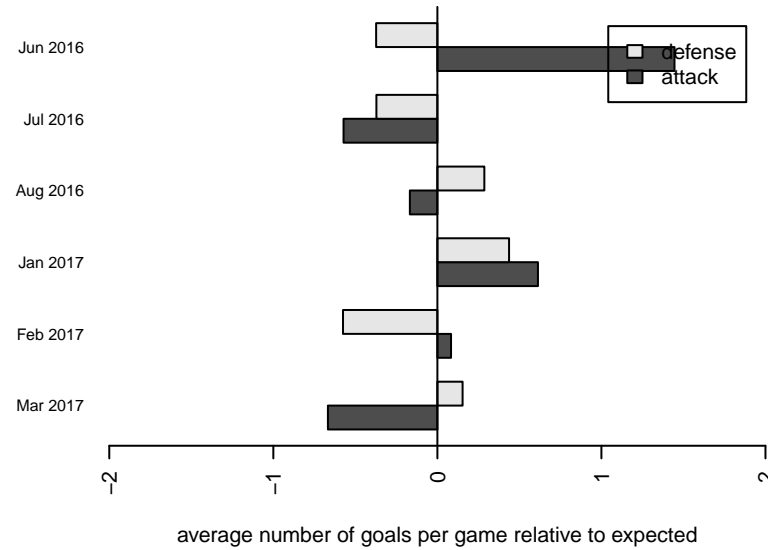

Performance relative to 13 month average