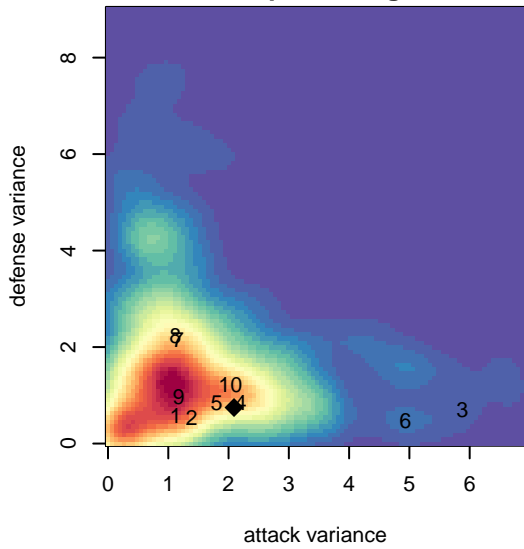

# WPFC White G04

Washington Premier FC  
 Tacoma, WA  
 G04 total strength=1122  
 attack=2.24 defense=4.15  
 fall league = RCL G04 Div 3  
 spr league = Win RCL G04 Div 3  
 notes= White

alt names used:  
 WASHINGTON PREMIER FC G04WHITE (WA  
 WPFC G04 White  
 WPFC G04 White  
 WPFC G04 White B  
 WPFC G04 White B  
 WPFC G04 White  
 WPFC G04 White B  
 WPFC G04 White B

**WPFC White G04**  
 Dots are actual minus expected GF (blue circles) and GA (red triangles).  
 Blue line is smoothed change in attack strength. Red is smoothed change in defense strength.

**attack and defense variance (black dot)  
relative to other teams  
and top 10 in region**