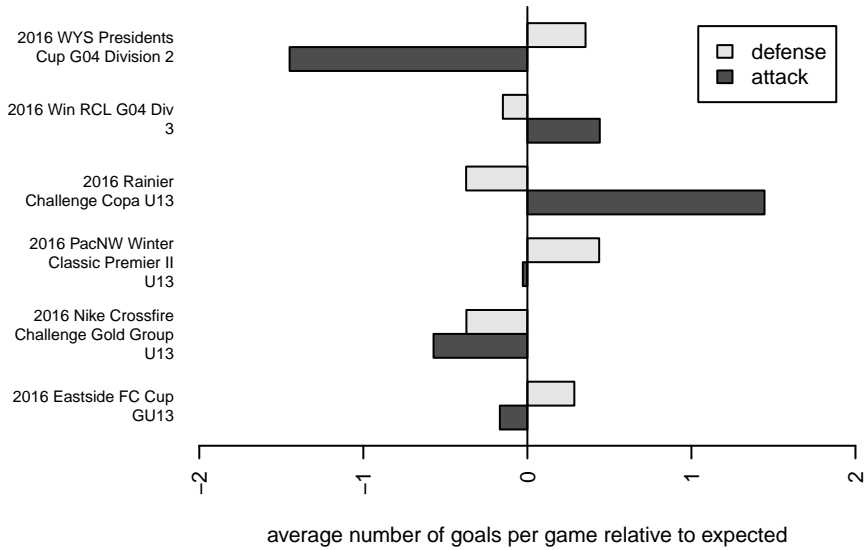

Performance relative to 13 month average